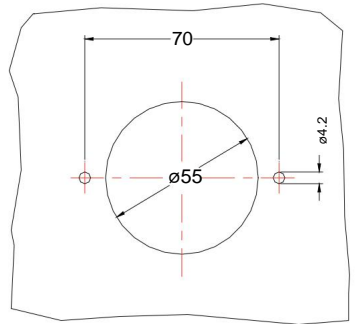

Description

The DA 85 differential pressure gauge is a low-pressure gauge.

The differential pressure to be measured acts on a silicone diaphragm and deflects it against a measuring spring. The deflection is then displayed via a pointer mechanism.

The device is manufactured in various measuring ranges.

Construction dimensions

Wall construction

Panel installation

Control panel cutout

Technical data

Differential pressure gauge DA 85

Indicator with diaphragm measuring mechanism for displaying pressure, vacuum or differential pressure of non-aggressive gases.

Measuring ranges:	0... 200 Pa (2 mbar) 0... 400 Pa (4 mbar) 0... 1000 Pa (10 mbar) 0... 2000 Pa (20 mbar) 0... 4000 Pa (40 mbar) 0... 6000 Pa (60 mbar)
Advertisement:	Scale division in Pa
Scale length:	300 = approx. 130 mm
Overload safety: Static pressure:	min. up to 10 times the measuring span max. 0.2 bar
Pressure connections:	Hose nozzles 5 mm ø
Housing:	Polyamide, glass fiber reinforced, ABS clear lid
Protection class:	IP65
Weight:	approx. 90 g
Tolerance:	Measuring range 200 Pa \pm 3% for measuring ranges from 400 Pa \pm 2%