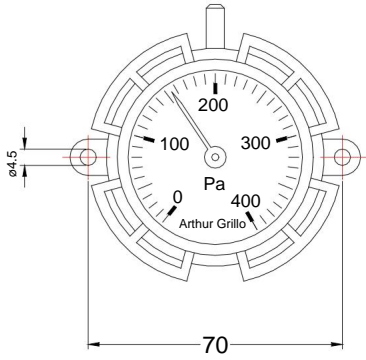

Description

The DA 85 differential pressure gauge is a low-pressure gauge.

The differential pressure to be measured acts on a silicone diaphragm and deflects it against a measuring spring. The deflection is then displayed via a pointer mechanism.

The device is manufactured in various measuring ranges.

Construction dimensions

Wall construction

Panel installation

Control panel cutout

Technical data

Differential pressure gauge DA 85

Indicator with diaphragm measuring mechanism for displaying pressure, vacuum or differential pressure of non-aggressive gases.

Measuring ranges:	0... 200 Pa (2 mbar) 0... 400 Pa (4 mbar) 0... 1000 Pa (10 mbar) 0... 2000 Pa (20 mbar) 0... 4000 Pa (40 mbar) 0... 6000 Pa (60 mbar)
Advertisement:	Scale division in Pa
Scale length:	300 = approx. 130 mm
Overload safety: Static pressure:	min. up to 10 times the measuring span max. 0.2 bar
Pressure connections:	Hose nozzles 5 mm ø
Housing:	Polyamide, glass fiber reinforced, ABS clear lid
Protection class:	IP65
Weight:	approx. 90 g
Tolerance:	Measuring range 200 Pa \pm 3% for measuring ranges from 400 Pa \pm 2%