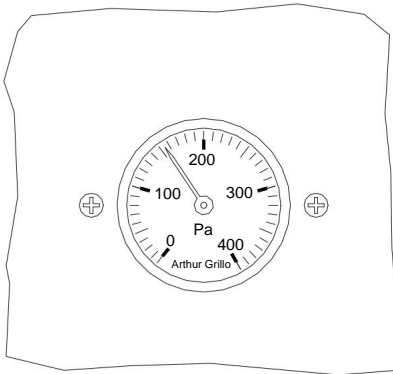

mechanical low-pressure indicator

- compact mechanical indicator without power supply
- Easy wall mounting or panel mounting behind the switchboard
- robust plastic housing with IP65 protection rating

Description and operation

Description

The DA 85 differential pressure gauge is a low-pressure gauge.

The differential pressure to be measured acts on a silicone diaphragm and deflects it against a measuring spring. The deflection is then displayed via a pointer mechanism.

The device is manufactured in various measuring ranges.

Construction dimensions

Wall construction

Panel installation

Control panel cutout

Technical data

Differential pressure gauge DA 85

Indicator with diaphragm measuring mechanism for displaying pressure, vacuum or differential pressure of non-aggressive gases.

Measuring ranges:	0... 200 Pa (2 mbar) 0... 400 Pa (4 mbar) 0... 1000 Pa (10 mbar) 0... 2000 Pa (20 mbar) 0... 4000 Pa (40 mbar) 0... 6000 Pa (60 mbar)
Advertisement:	Scale division in Pa
Scale length:	300 = approx. 130 mm
Overload safety: Static pressure:	min. up to 10 times the measuring span max. 0.2 bar
Pressure connections:	Hose nozzles 5 mm ø
Housing:	Polyamide, glass fiber reinforced, ABS clear lid
Protection class:	IP65
Weight:	approx. 90 g
Tolerance:	Measuring range 200 Pa \pm 3% for measuring ranges from 400 Pa \pm 2%