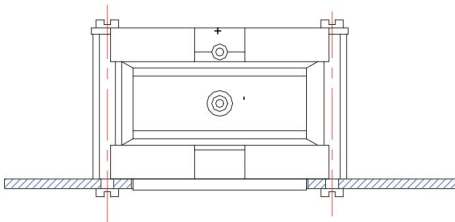

Description

The DA 85 differential pressure gauge is a low-pressure gauge.

The differential pressure to be measured acts on a silicone diaphragm and deflects it against a measuring spring. The deflection is then displayed via a pointer mechanism.

The device is manufactured in various measuring ranges.

Construction dimensions

Wall construction

Panel installation

Control panel cutout

Technical data

Differential pressure gauge DA 85

Indicator with diaphragm measuring mechanism for displaying pressure, vacuum or differential pressure of non-aggressive gases.

Measuring ranges:	0... 200 Pa (2 mbar) 0... 400 Pa (4 mbar) 0... 1000 Pa (10 mbar) 0... 2000 Pa (20 mbar) 0... 4000 Pa (40 mbar) 0... 6000 Pa (60 mbar)
Advertisement:	Scale division in Pa
Scale length:	300 = approx. 130 mm
Overload safety: Static pressure:	min. up to 10 times the measuring span max. 0.2 bar
Pressure connections:	Hose nozzles 5 mm ø
Housing:	Polyamide, glass fiber reinforced, ABS clear lid
Protection class:	IP65
Weight:	approx. 90 g
Tolerance:	Measuring range 200 Pa \pm 3% for measuring ranges from 400 Pa \pm 2%