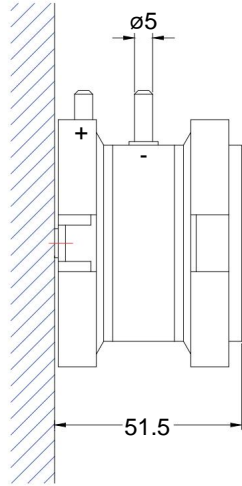

Description

The DA 85 differential pressure gauge is a low-pressure gauge.

The differential pressure to be measured acts on a silicone diaphragm and deflects it against a measuring spring. The deflection is then displayed via a pointer mechanism.

The device is manufactured in various measuring ranges.

Construction dimensions

Wall construction

Panel installation

Control panel cutout

Technical data

Differential pressure gauge DA 85

Indicator with diaphragm measuring mechanism for displaying pressure, vacuum or differential pressure of non-aggressive gases.

Measuring ranges:	0... 200 Pa (2 mbar) 0... 400 Pa (4 mbar) 0... 1000 Pa (10 mbar) 0... 2000 Pa (20 mbar) 0... 4000 Pa (40 mbar) 0... 6000 Pa (60 mbar)
Advertisement:	Scale division in Pa
Scale length:	300 = approx. 130 mm
Overload safety: Static pressure:	min. up to 10 times the measuring span max. 0.2 bar
Pressure connections:	Hose nozzles 5 mm ø
Housing:	Polyamide, glass fiber reinforced, ABS clear lid
Protection class:	IP65
Weight:	approx. 90 g
Tolerance:	Measuring range 200 Pa \pm 3% for measuring ranges from 400 Pa \pm 2%